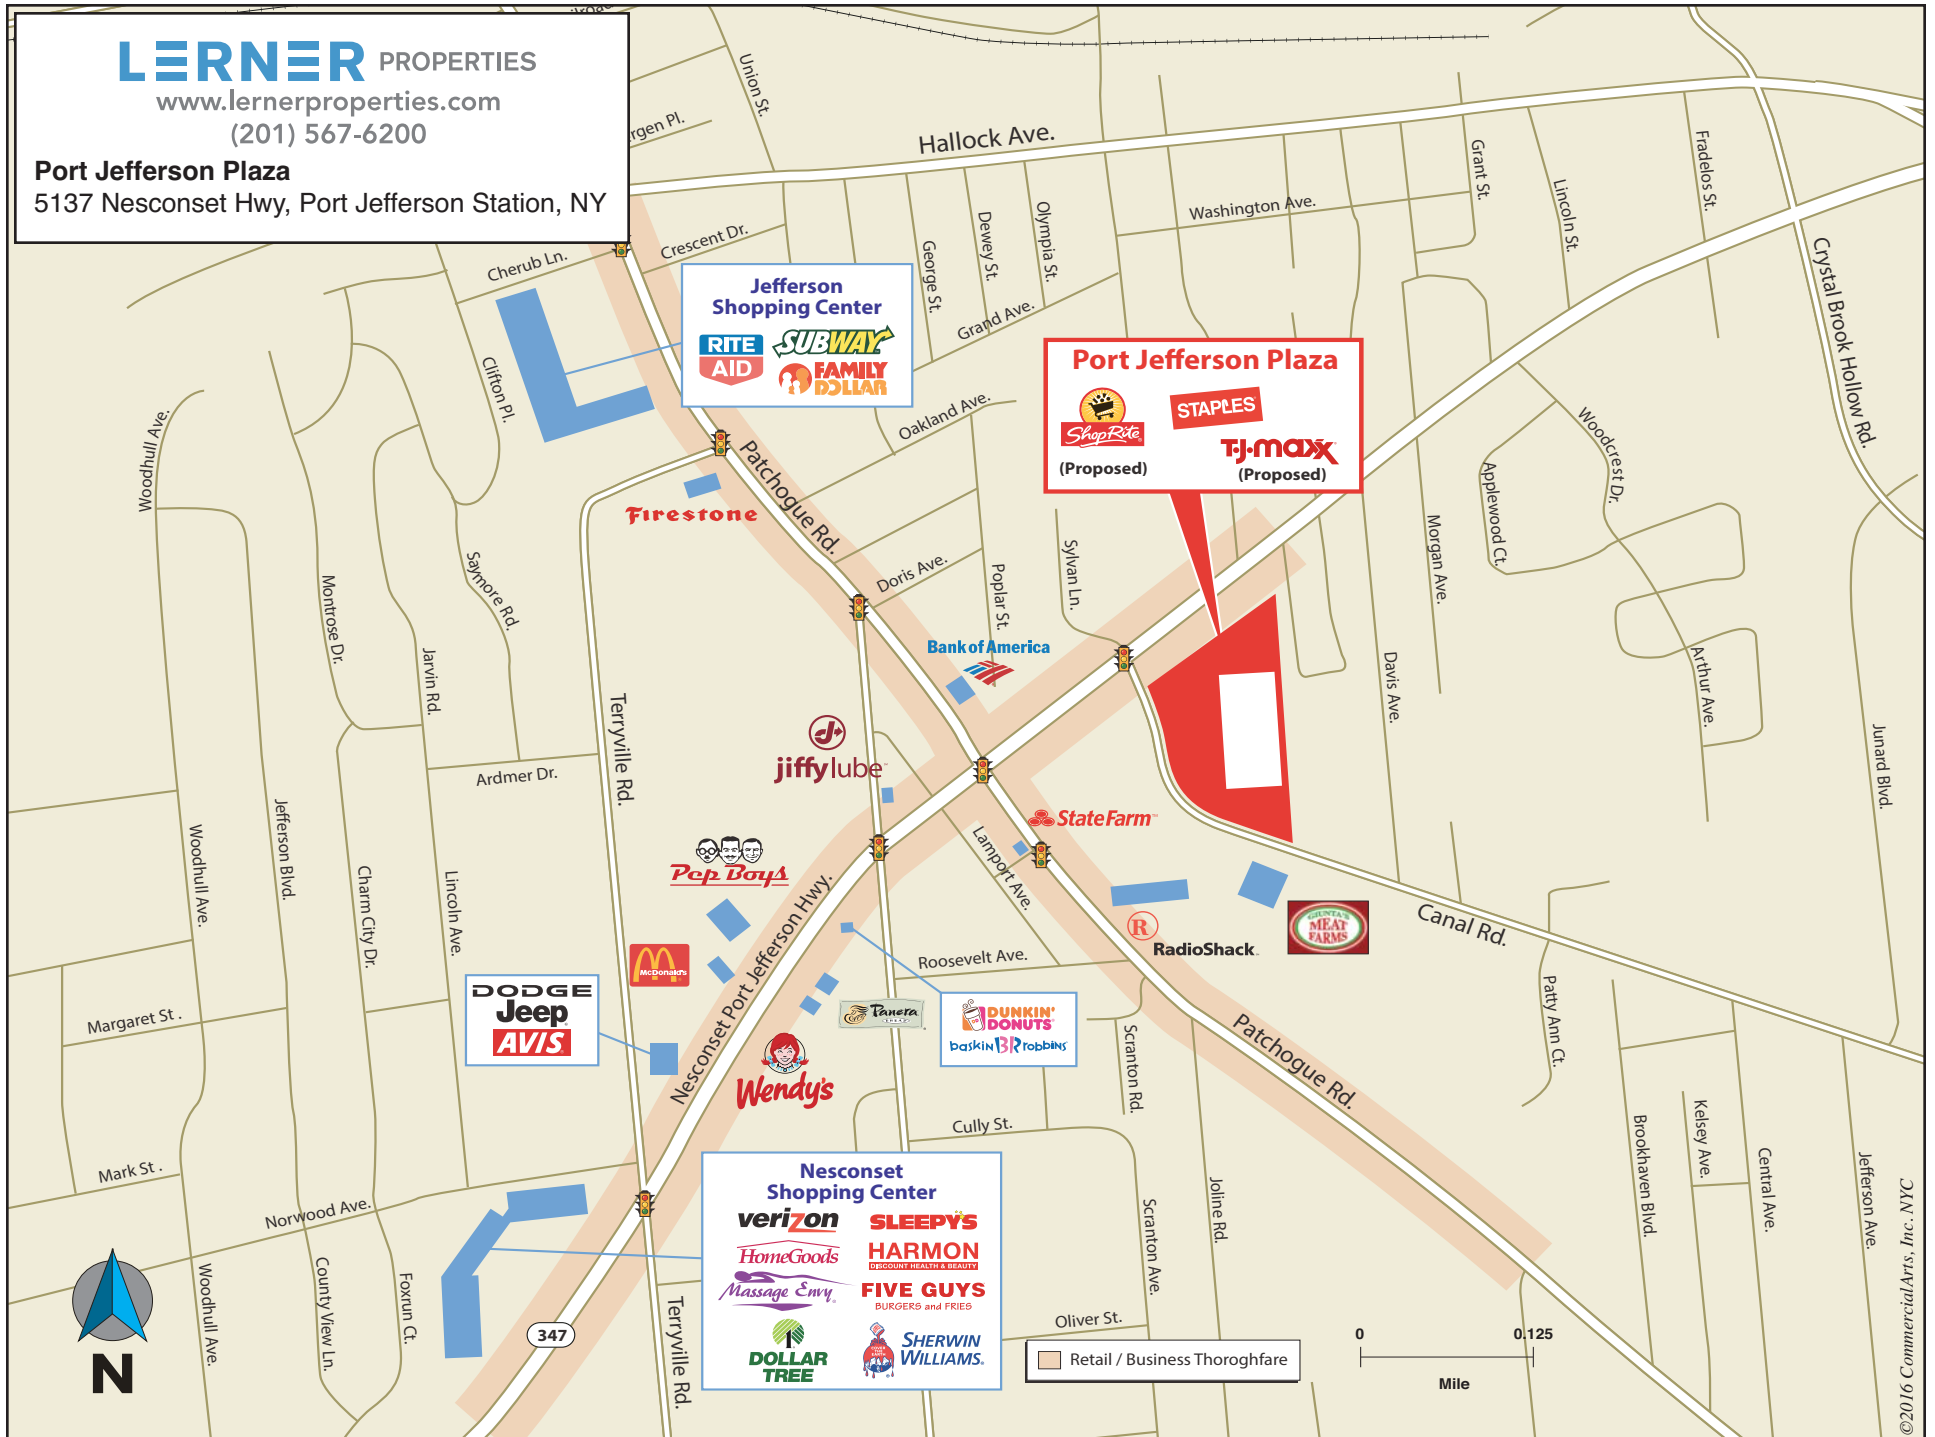

## Port Jefferson Plaza

5137 Nesconset Hwy, Port Jefferson Station, NY

©2016 CommercialArts, Inc., NYC

Port Jefferson Plaza: 5137 Nesconset Highway, Port Jefferson Station, NY 11776