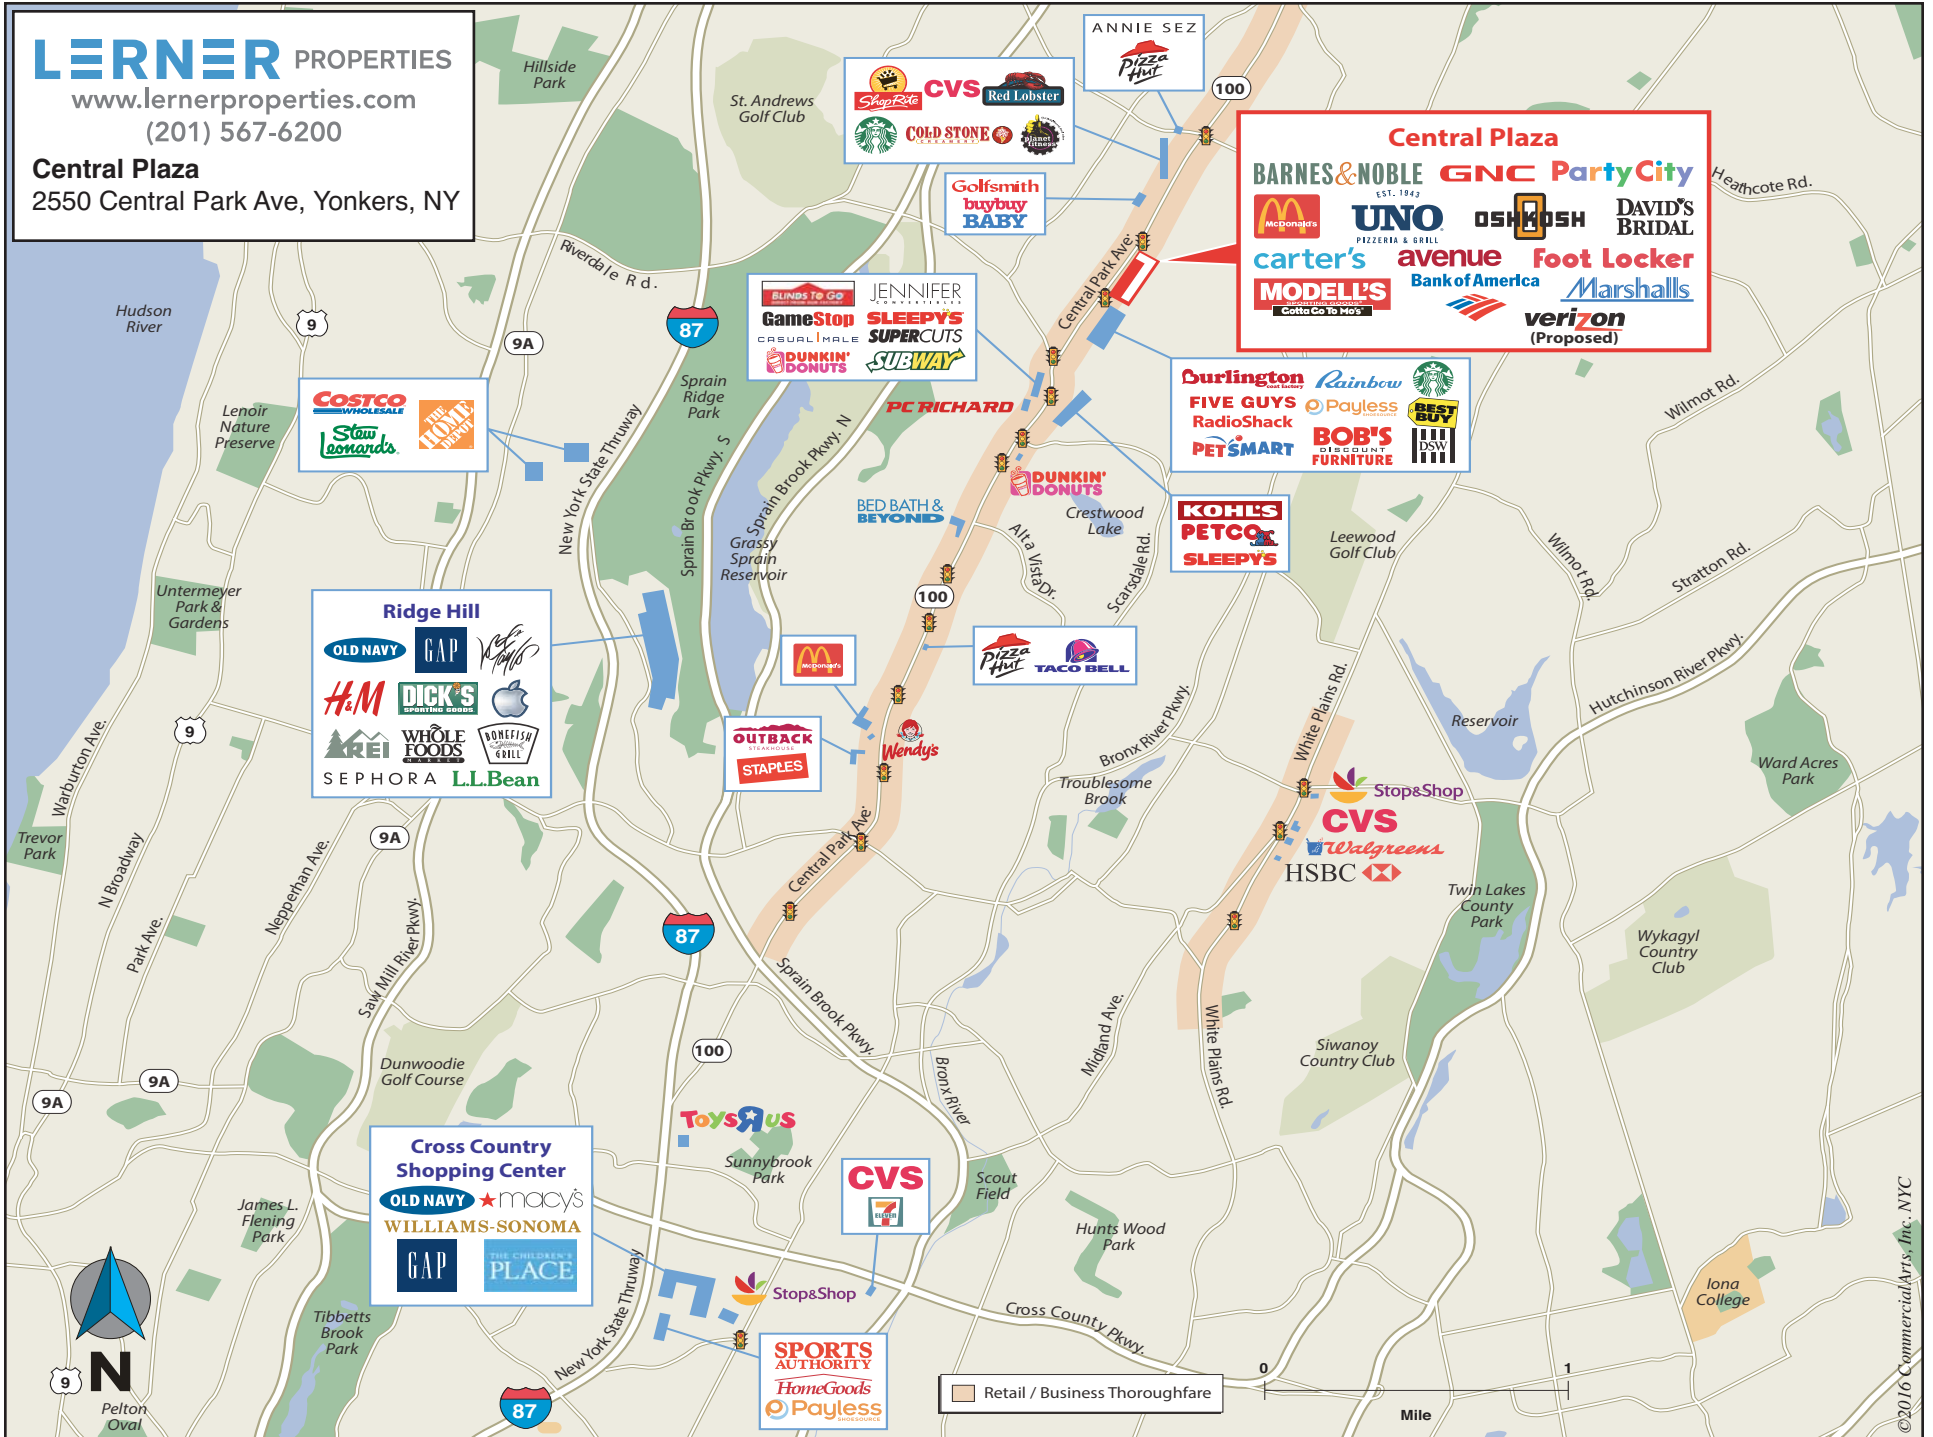

## Central Plaza

2550 Central Park Ave, Yonkers, NY

Central Plaza: 2550 Central Park Avenue, Yonkers, NY 10710