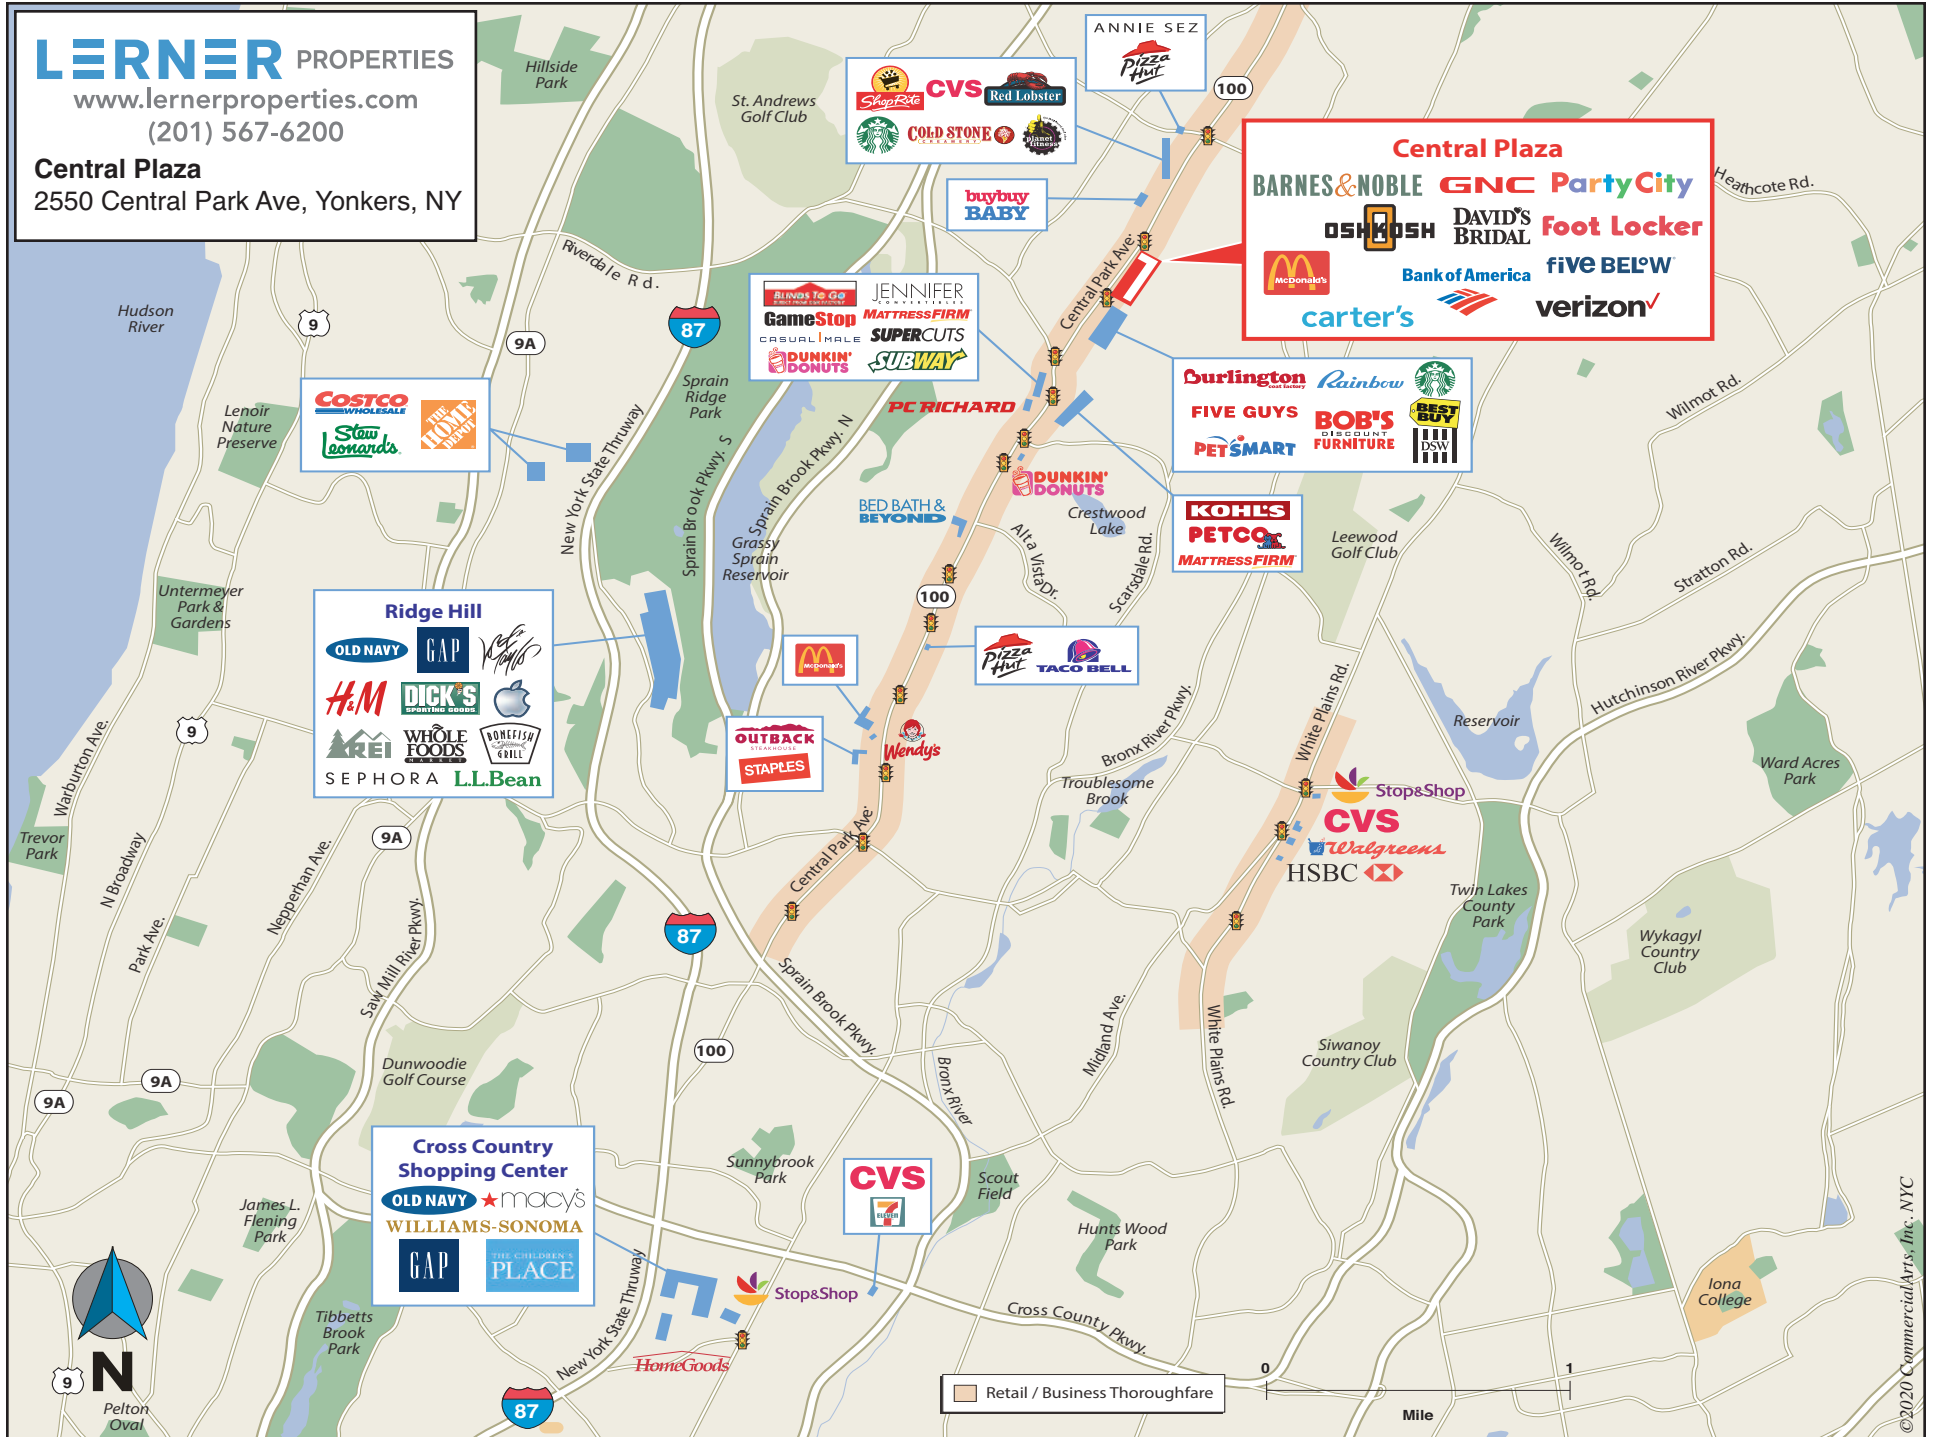

LERNER PROPERTIES

www.lernerproperties.com
(201) 567-6200

Central Plaza

2550 Central Park Ave, Yonkers, NY

Central Plaza: 2550 Central Park Avenue, Yonkers, NY 10710