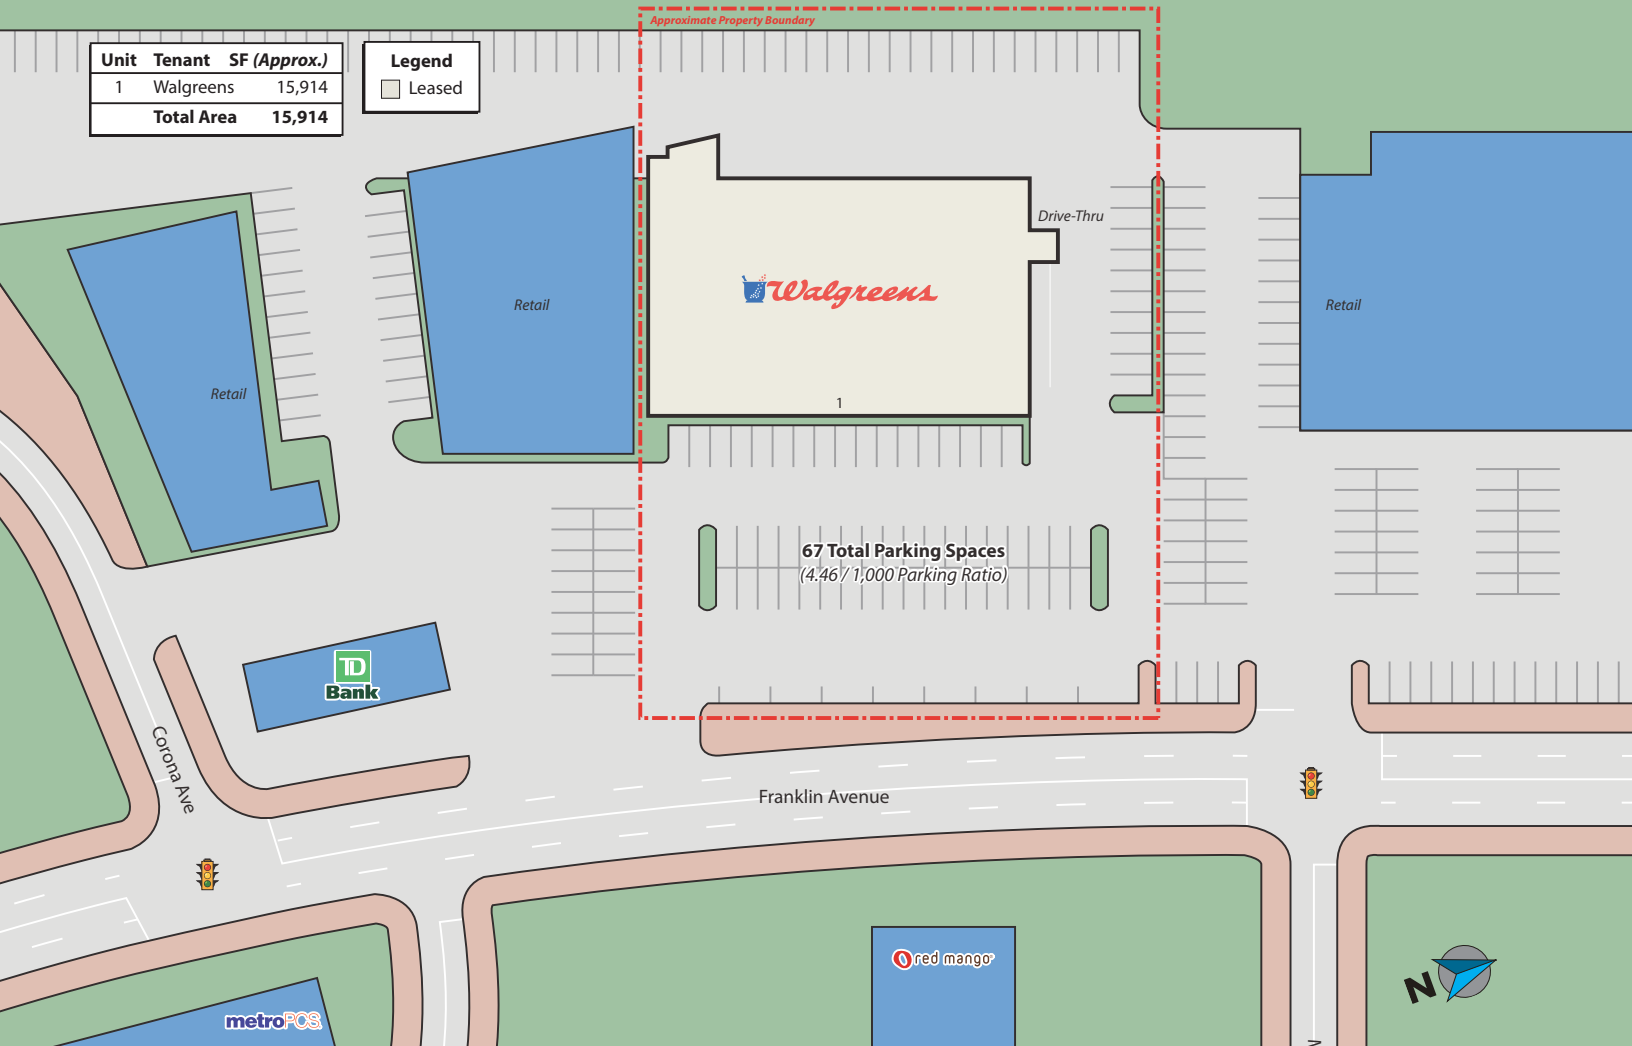

# WALGREENS AT FRANKLIN SQUARE

730 FRANKLIN AVENUE, FRANKLIN SQUARE, NY 11010

- GLA: 15,914 SF
- Freestanding Walgreens (with a drive-thru)
- Area retailers include Petco, Dunkin' Donuts and McDonald's