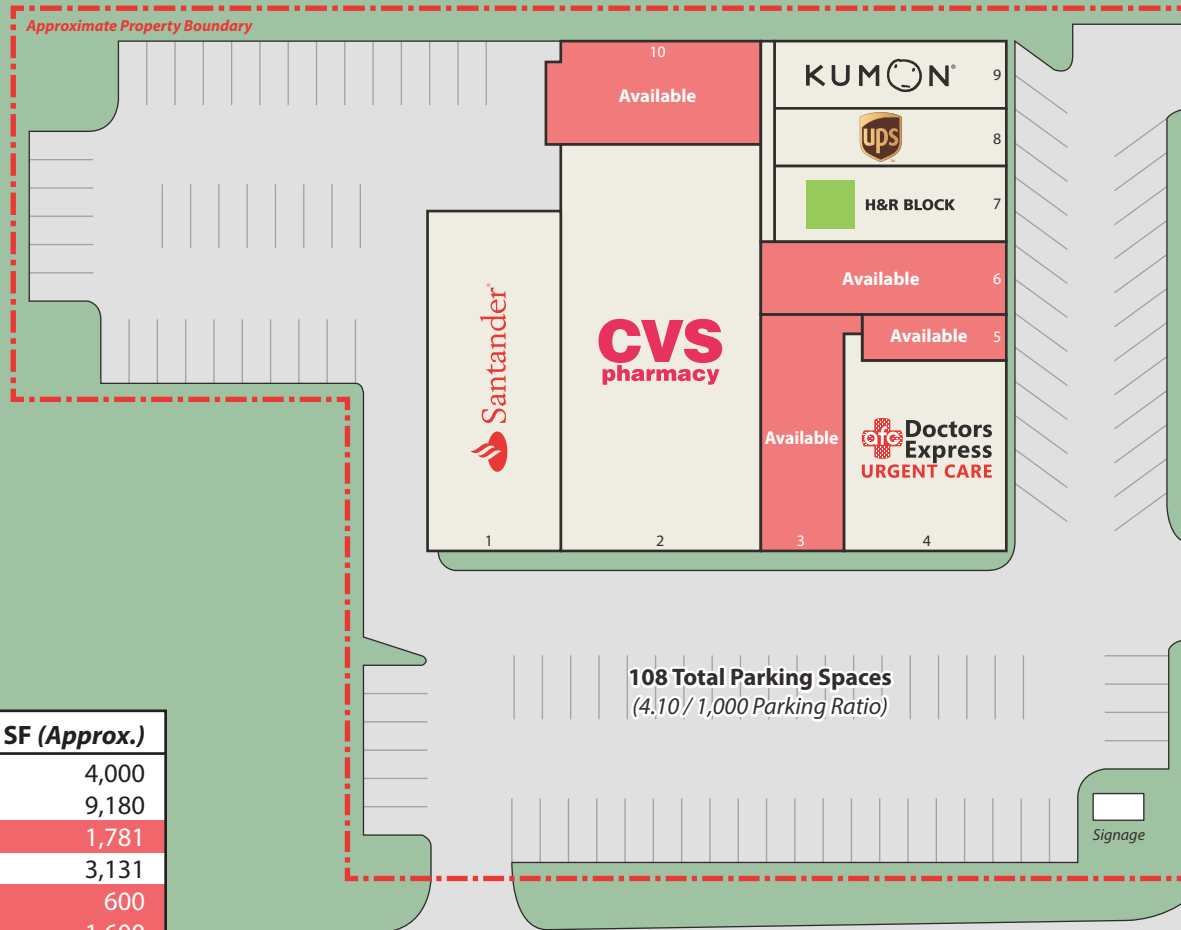

LERNER PROPERTIES

www.lernerproperties.com
(201) 567-6200

Boulevard Shops

1020-1044 Boulevard, West Hartford, CT

Unit	Tenant	SF (Approx.)
1	Santander Bank	4,000
2	CVS Pharmacy	9,180
3	Available	1,781
4	Doctors Express	3,131
5	Available	600
6	Available	1,600
7	H&R Block	1,600
8	UPS	1,226
9	Kumon	1,400
10	2nd Floor Available	1,800
Total Area		26,318

Legend

- Leased
- Available