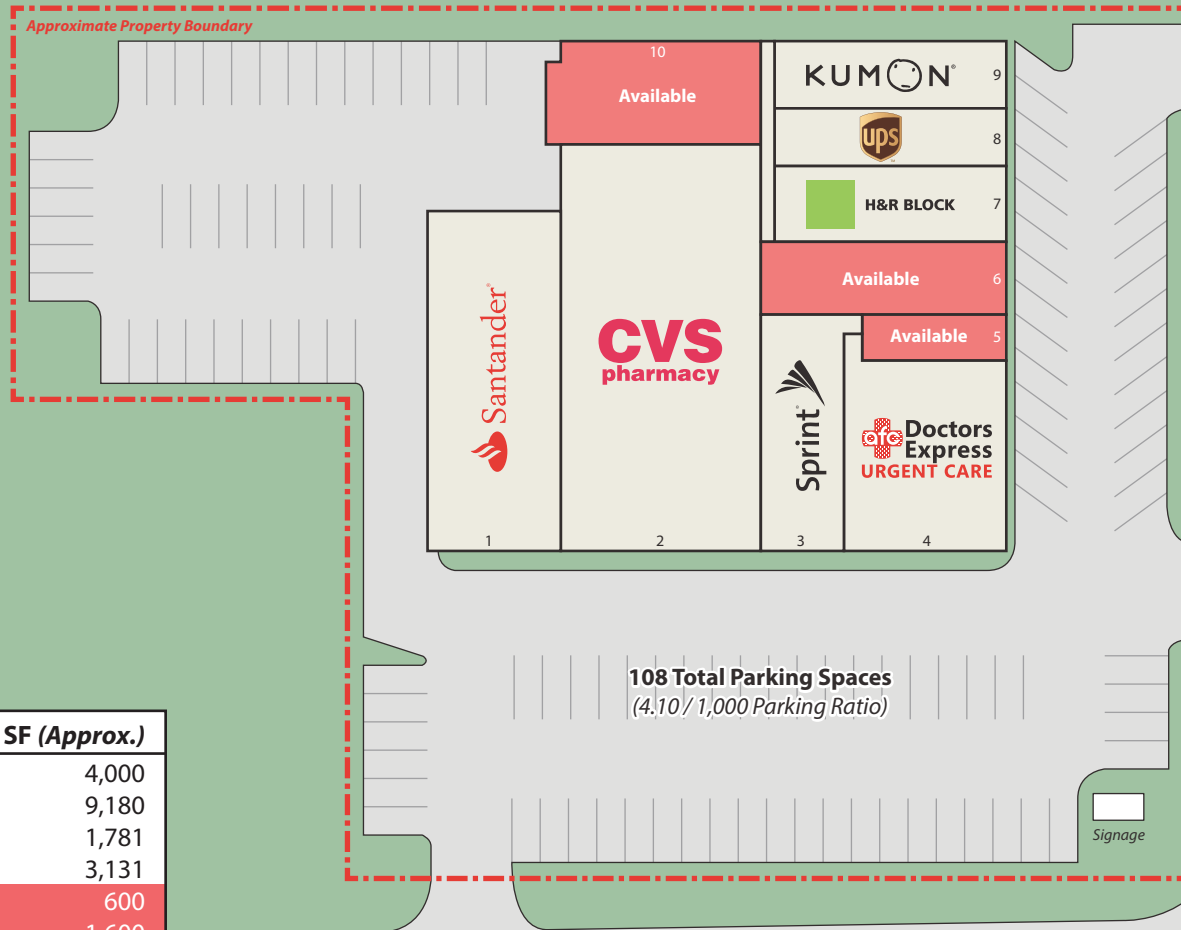

LERNER PROPERTIES

www.lernerproperties.com

(201) 567-6200

Boulevard Shops

1020-1044 Boulevard, West Hartford, CT

Unit	Tenant	SF (Approx.)
1	Santander Bank	4,000
2	CVS Pharmacy	9,180
3	Sprint	1,781
4	Doctors Express	3,131
5	Available	600
6	Available	1,600
7	H&R Block	1,600
8	UPS	1,226
9	Kumon	1,400
10	2nd Floor Available	1,800
Total Area		26,318

Legend

- Leased
- Available

Boulevard Shops: 1020-1044 Boulevard, West Hartford, CT 06110