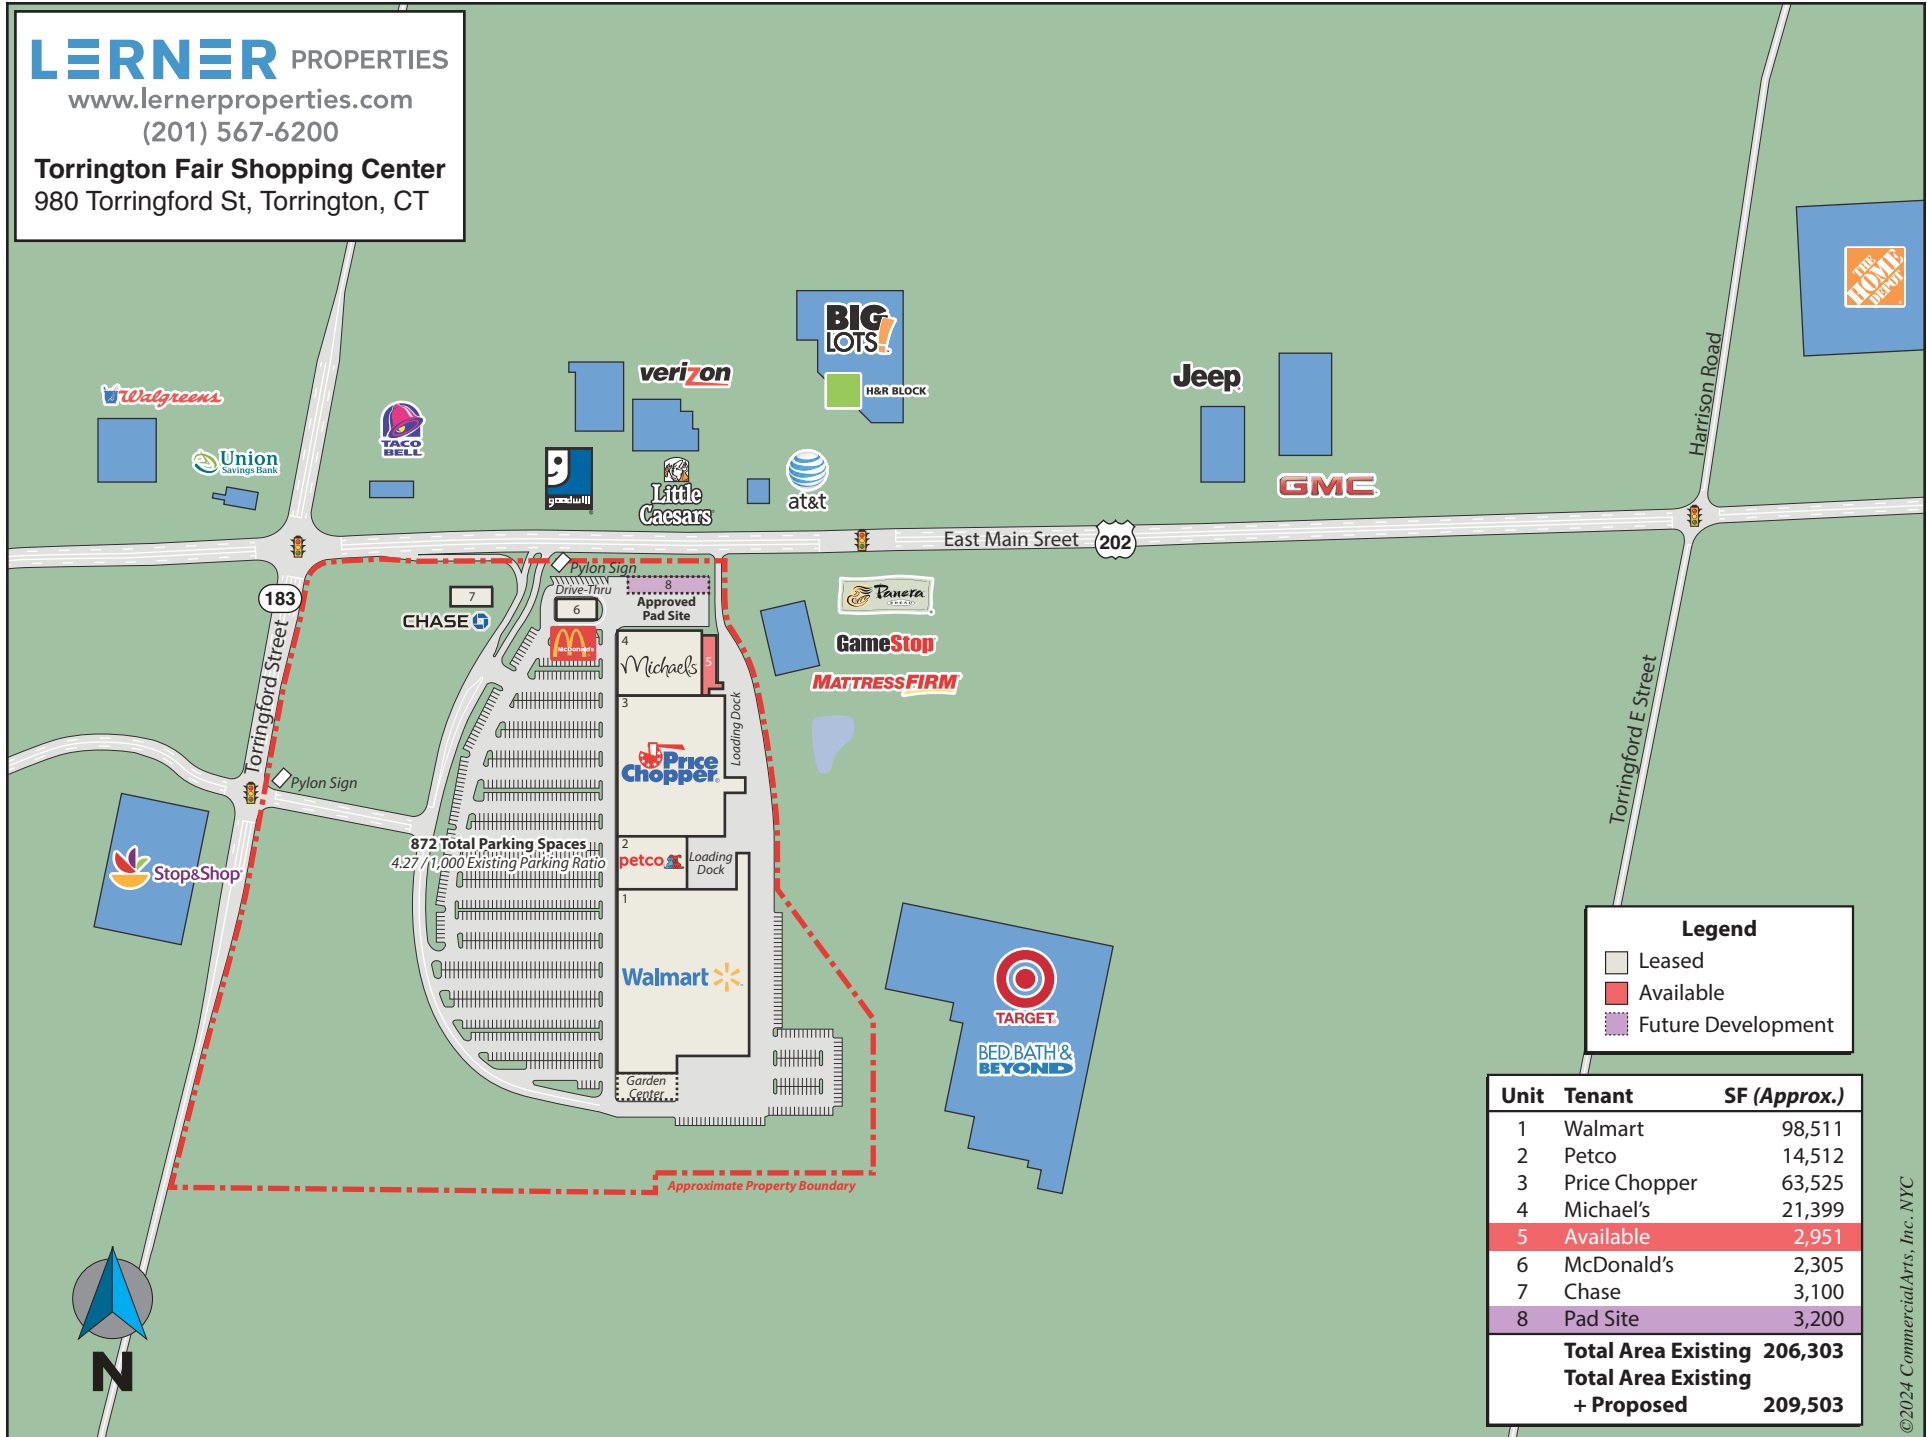

## Torrington Fair Shopping Center

980 Torrington St, Torrington, CT

Legend		
<span style="display:inline-block; width:10px; height:10px; background-color:lightgrey;"></span>	Leased	
<span style="display:inline-block; width:10px; height:10px; background-color:red;"></span>	Available	
<span style="display:inline-block; width:10px; height:10px; background-color:purple;"></span>	Future Development	

Unit	Tenant	SF (Approx.)
1	Walmart	98,511
2	Petco	14,512
3	Price Chopper	63,525
4	Michael's	21,399
5	Available	2,951
6	McDonald's	2,305
7	Chase	3,100
8	Pad Site	3,200
<b>Total Area Existing</b>		<b>206,303</b>
<b>Total Area Existing + Proposed</b>		<b>209,503</b>

Torrington Fair Shopping Center: 980 Torrington Street, Torrington, CT 06790